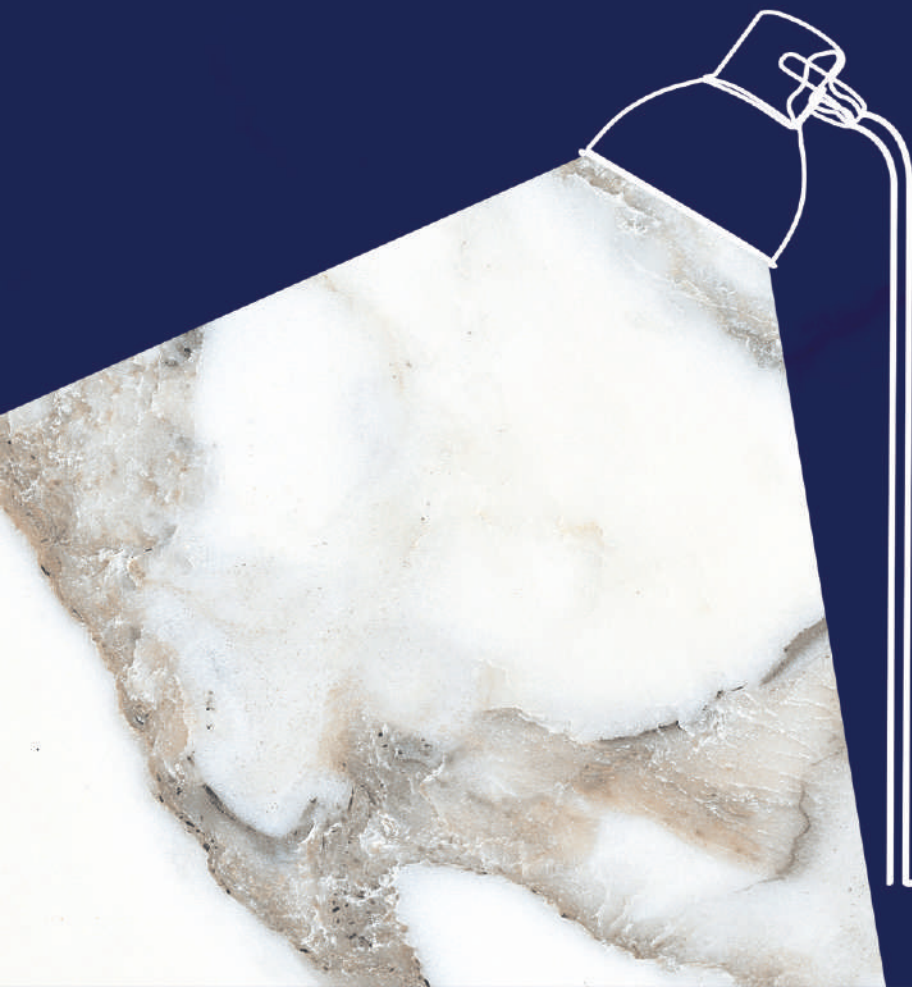

hafez
TILE & CERAMIC

START