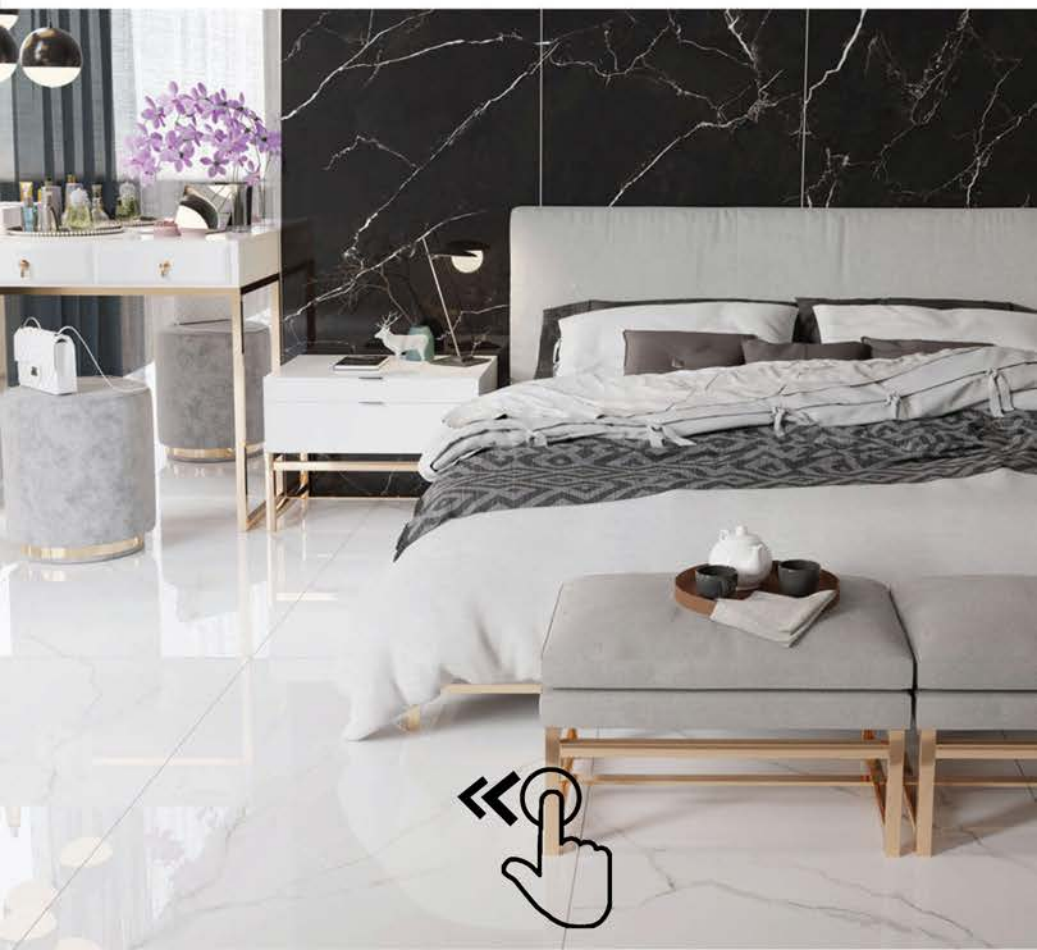

Astro White

Wall | Floor | Polished
4 Faces
80x160

80x160