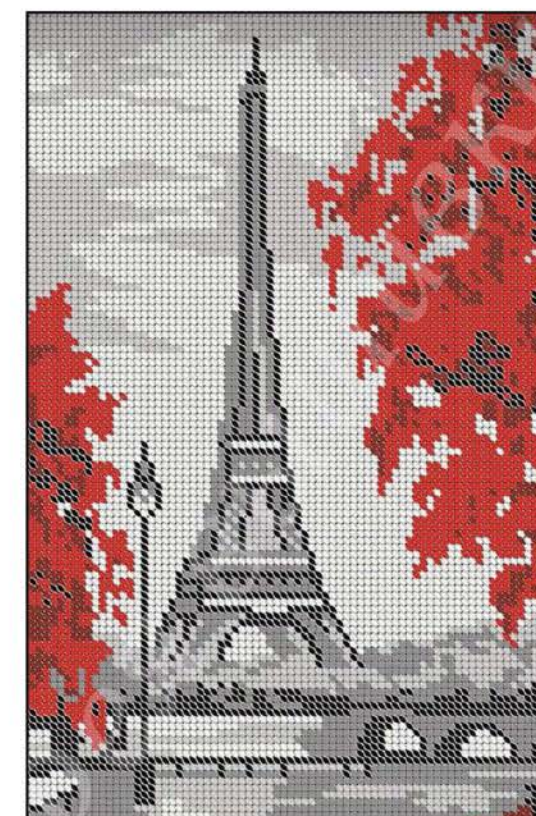

FOLLOW US IN:

catalogue

+982122057098

instagram

PIXEL GLAZE MOSAIC

DESIGN 01

DESIGN 02

DESIGN 03