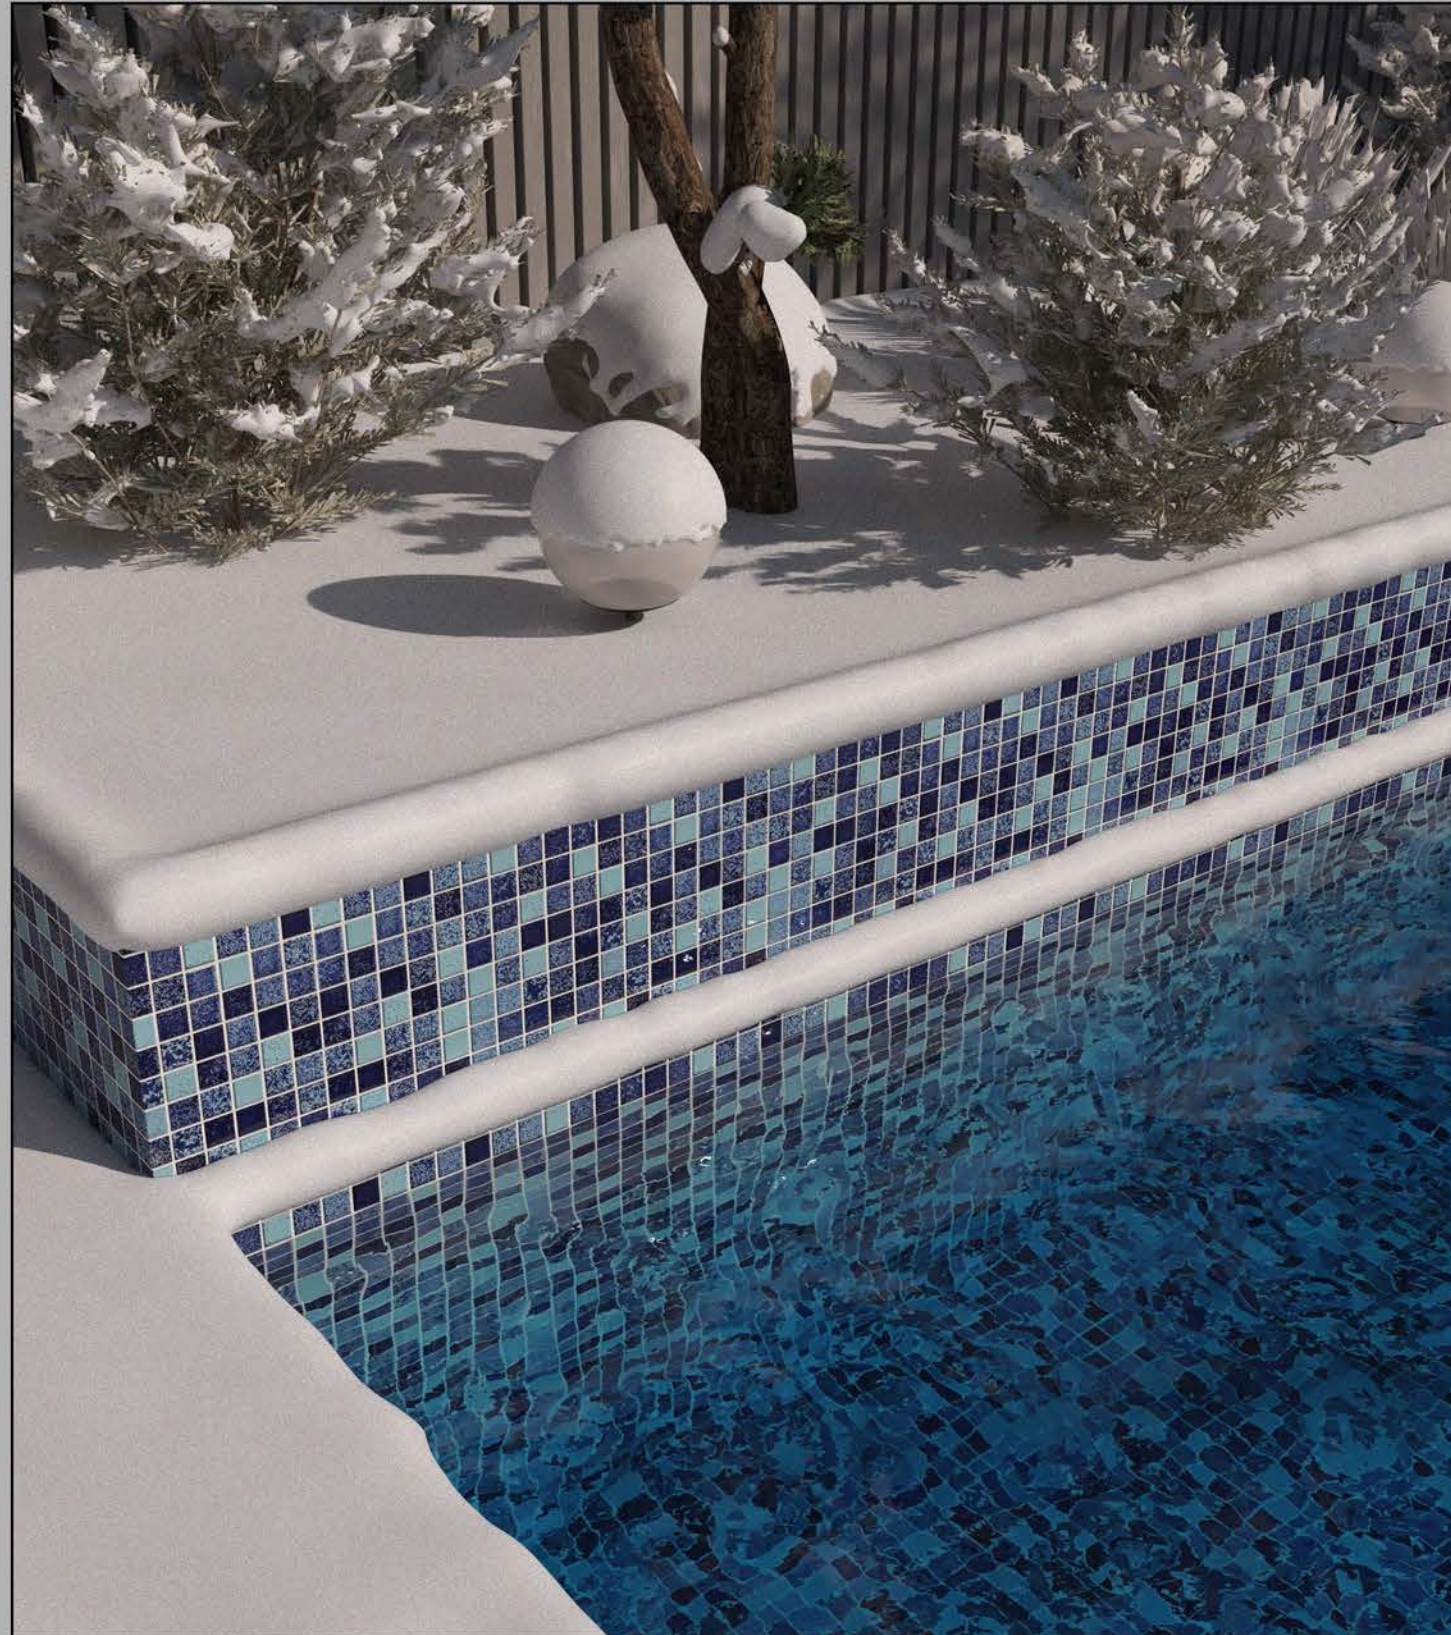

2.5X2.5

EFFECTIVE GLAZE MIX